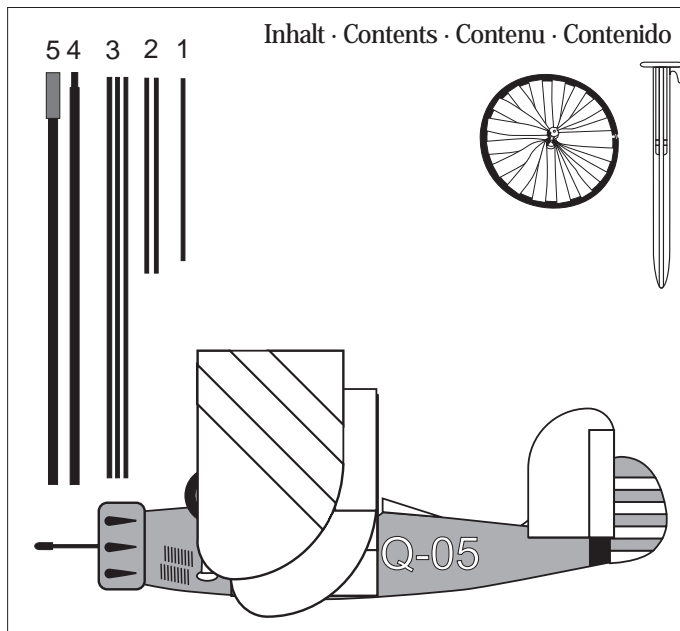

Magic Biplane

Art.Nr.:100181

© In Vento GmbH
D-26180 Rastede
Germany
Tel.: ++49/44 02 92 62 44

US Distribution by:
Nova Design Group
West Hurley, NY 12491
Phone: (845)331-0977
<http://www.novadesigngroup.com>