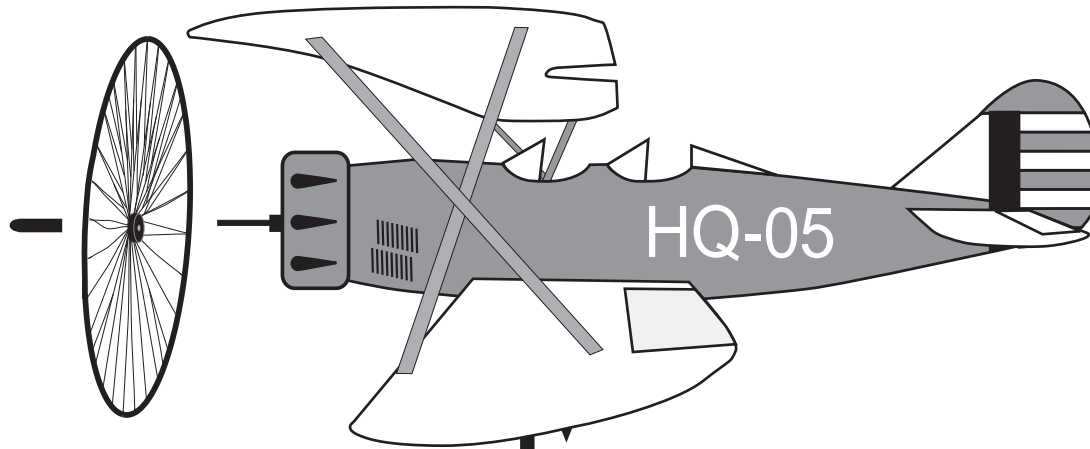

Magic Biplane

Art.Nr.:100181

© In Vento GmbH
D-26180 Rastede
Germany
Tel.: ++49/44 02 92 62 44

US Distribution by:
Nova Design Group
West Hurley, NY 12491
Phone: (845)331-0977
<http://www.novadesigngroup.com>