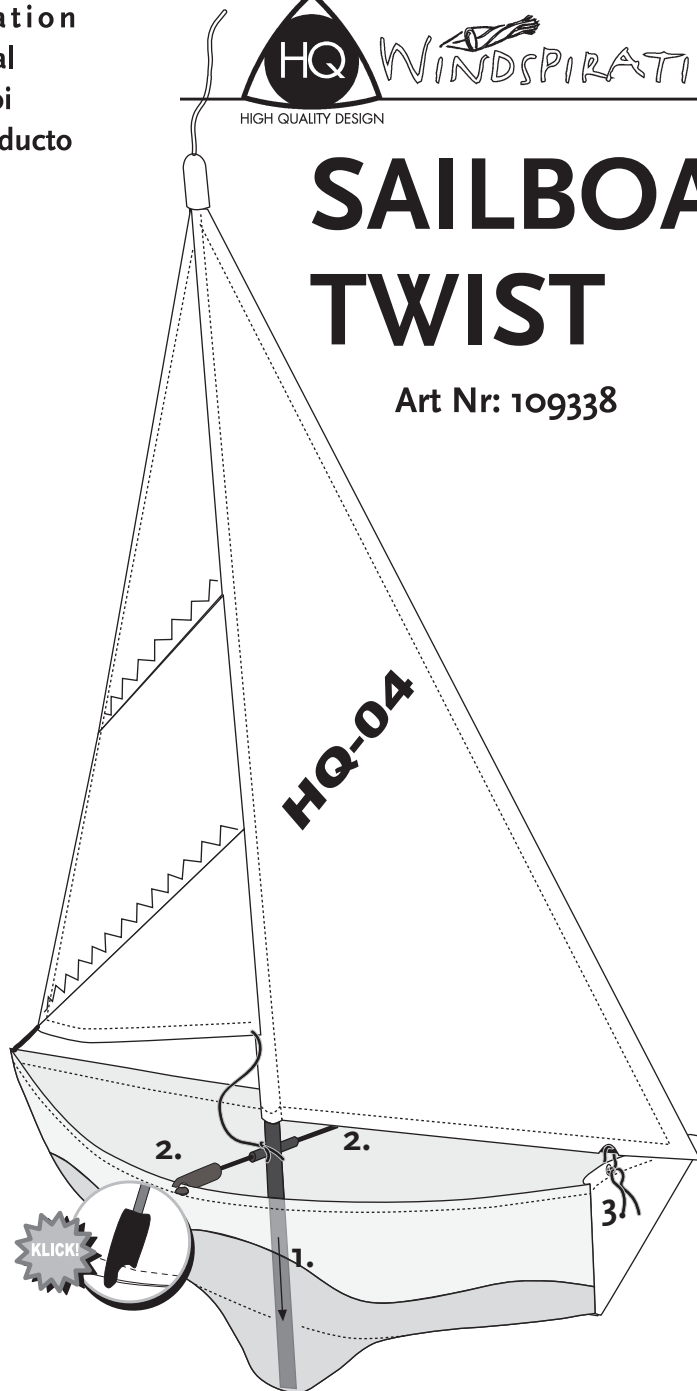

# SAILBOAT TWIST

Art Nr: 109338

InVento GmbH  
D - 26180 Rastede  
Germany  
Service: +49 (4402) 92 62 44  
e-mail: [service@invento-hq.com](mailto:service@invento-hq.com)  
[www.invento-hq.com](http://www.invento-hq.com)