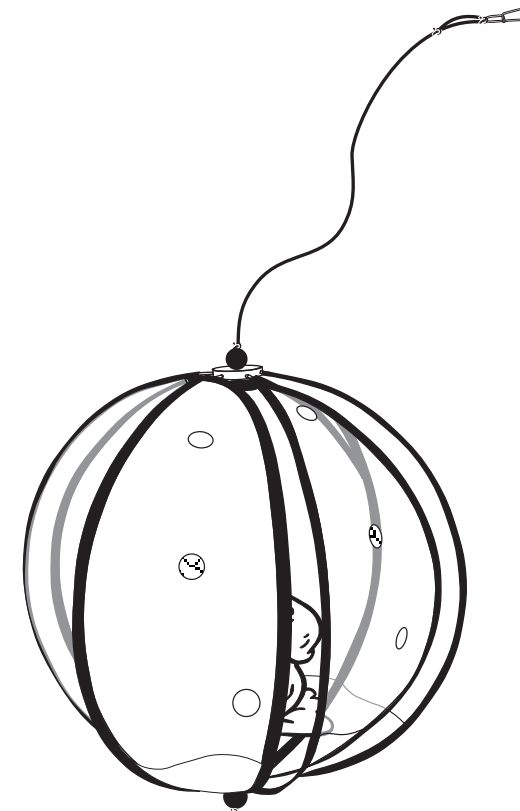

Inhalt · Contents · Contenu · Contenido

Glass Ball Snowman

© In Vento GmbH
D-26180 Rastede
Germany
Tel.: +49/4402926244

US Distribution by:
Nova Design Group
West Hurley, NY 12491
Phone: (845)331-0977
<http://www.novadesigngroup.com>