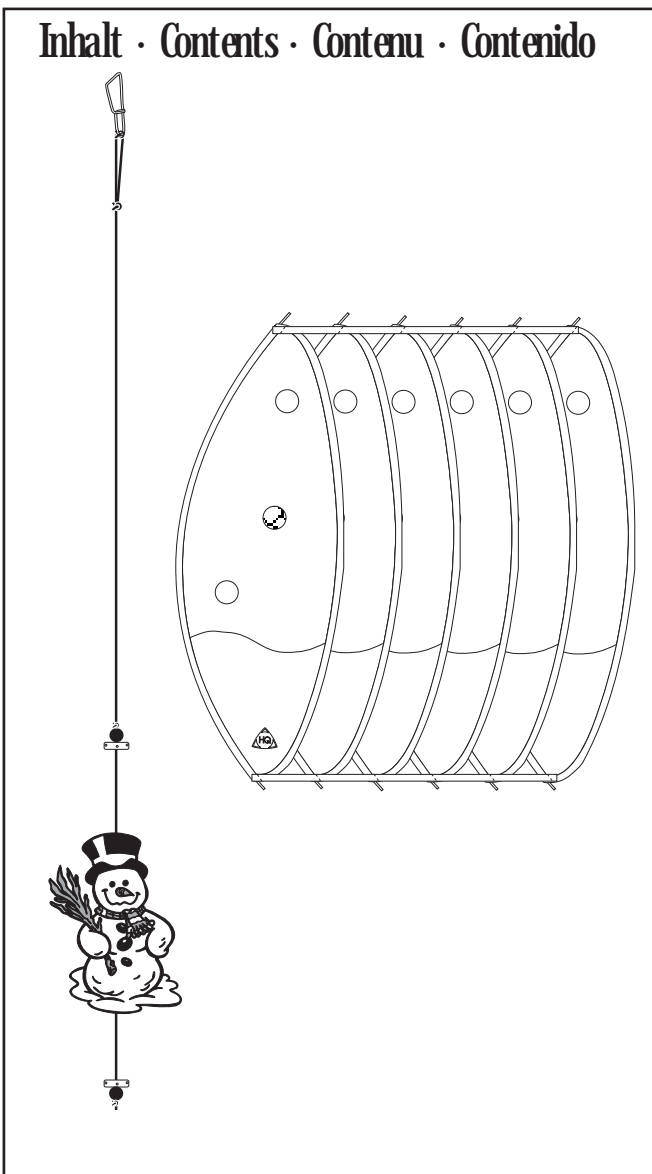

Inhalt · Contents · Contenu · Contenido

Glass Ball Snowman

© In Vento GmbH
D-26180 Rastede
Germany
Tel.: +49/4402926244

US Distribution by:
Nova Design Group
West Hurley, NY 12491
Phone: (845)331-0977
<http://www.novadesigngroup.com>